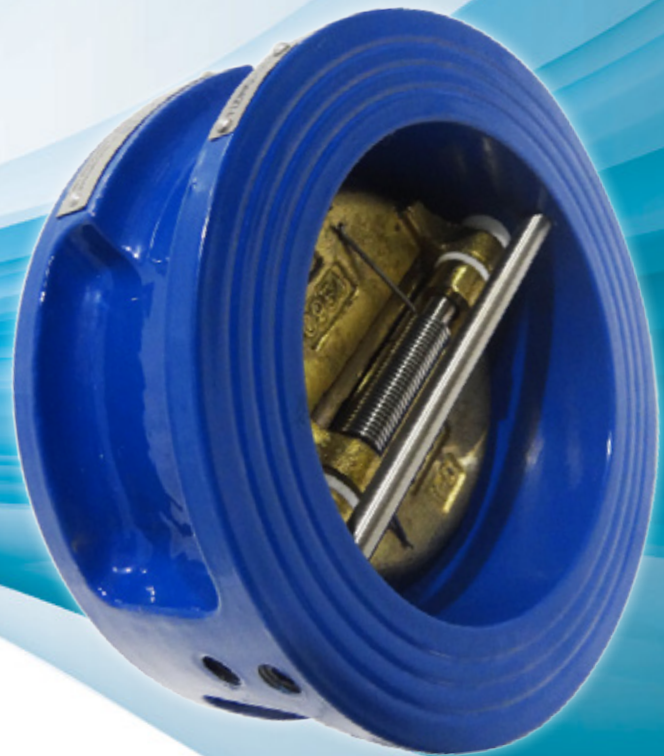

Waffer Check Valves

Series LSDDB

Operation, Maintenance
& Installation Manual

www.flofab.com

001-iom-2017-lsddb

SILENT CHECK VALVES

The FLO FAB Silent Check Valves are fully automatic valves and require no regular maintenance.

OPERATION:

The FLO FAB Silent Check Valves are designed to prevent reverse flow automatically. On pump start-up, the flow of water forces the disc open, allowing the passage of fluid thru an area equal to pipe size. On pump shut-down, the special spring closes the disc before a flow reversal takes place. This type of closure which prevents flow reversal is the factor which allows silent operation and prevents water hammer normally associated with valve shut-off.

INSTALLATION:

Valves can be installed in any position, i.e. horizontal or vertical with flow up. The flow arrow should be pointed in the direction of flow when the system is in operation. When lifting, the valve should be secured by the body and never lifted by the bronze or stainless steel internal trim.