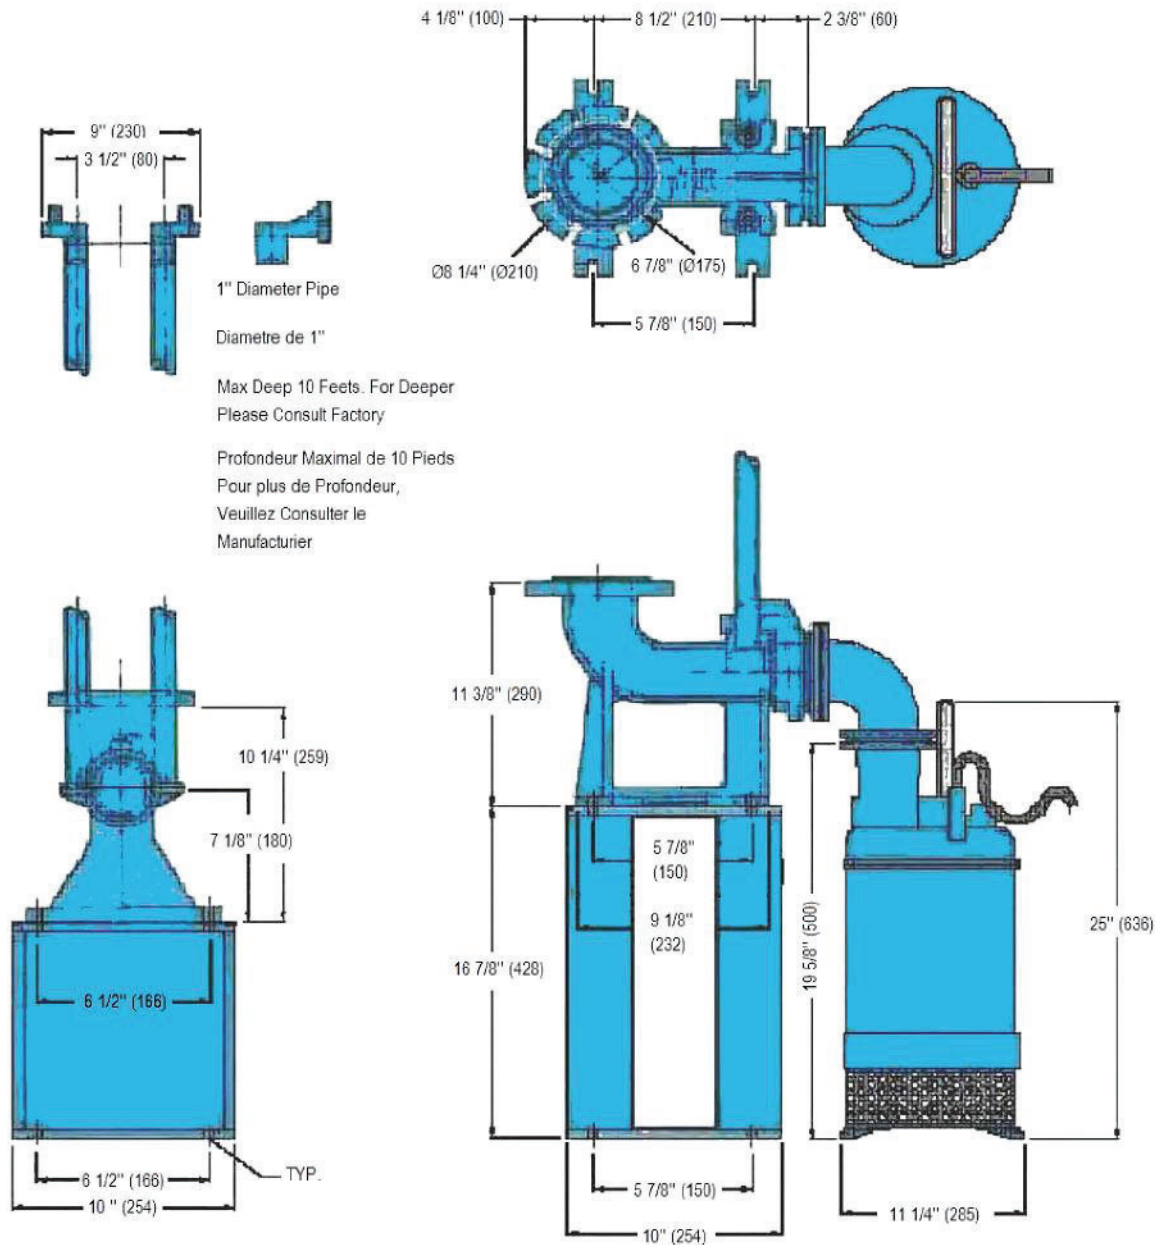

● Slide Away Coupling :

Dimension may vary depending on the size of pump

- FS - 3" Model BAFFS0300
- FS - 4" Model BAFFS0400
- FS - 6" Model BAFFS0600