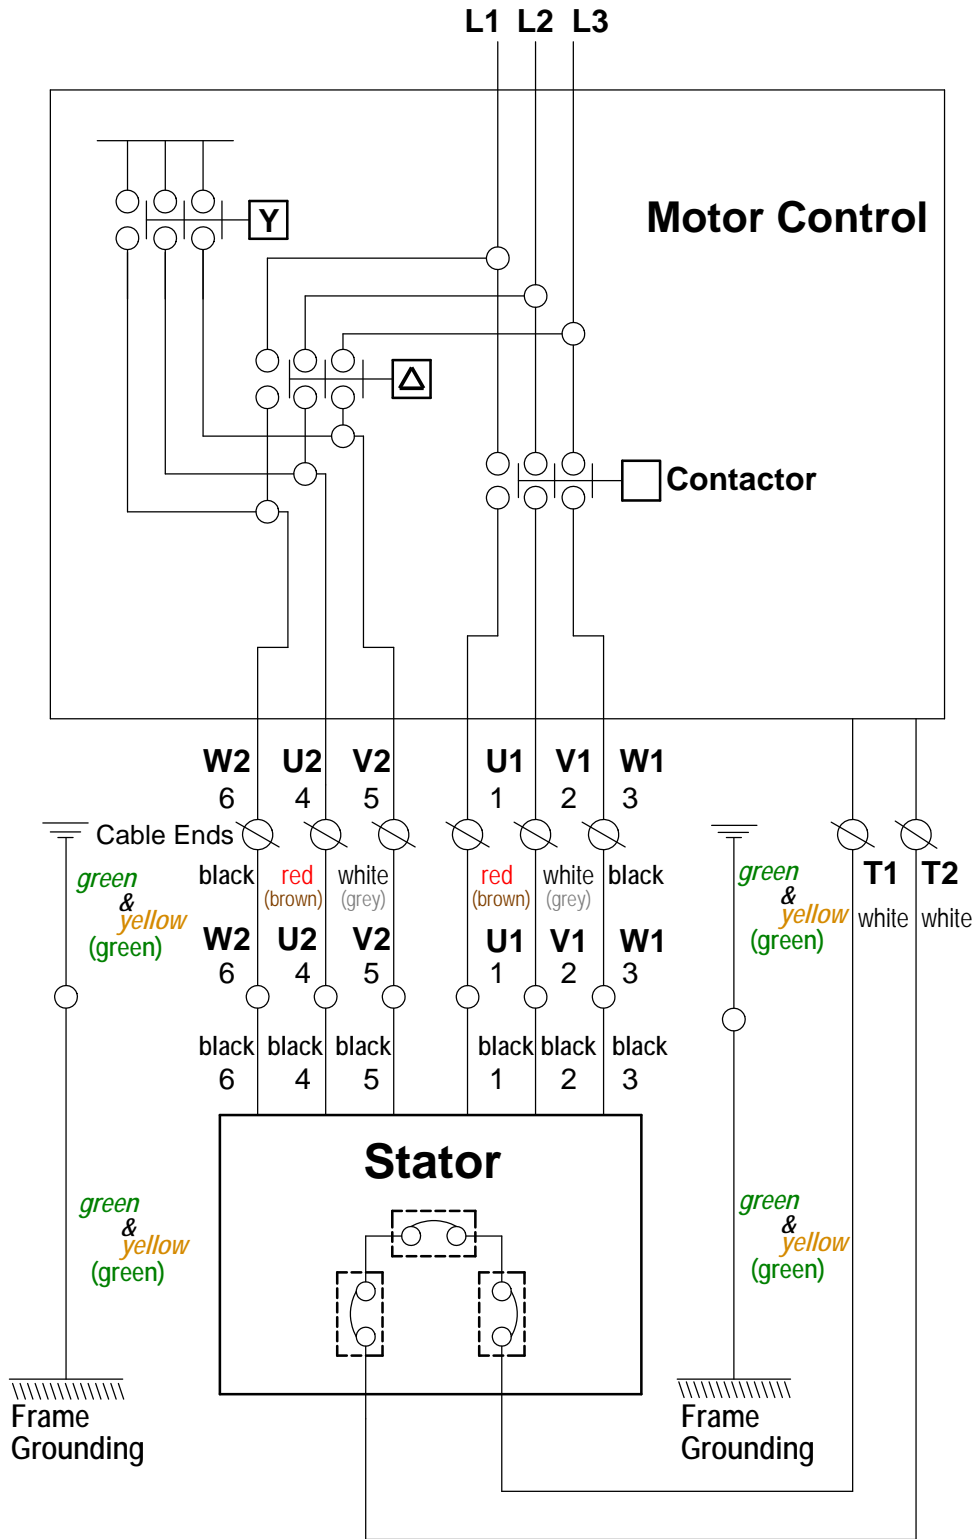

Wiring Diagram-Three Phase Star-Delta

- H07BQ-F : brown / grey / black / green&yellow
- H07RN-F : brown / grey / black / green&yellow
- PVC-C : red / white / black / green

Item	Wiring Diagram	Model	3Ø Star-Delta
Drawn	LKE	Scale	1:1
Date	2017/9/21		
Rev.	A		